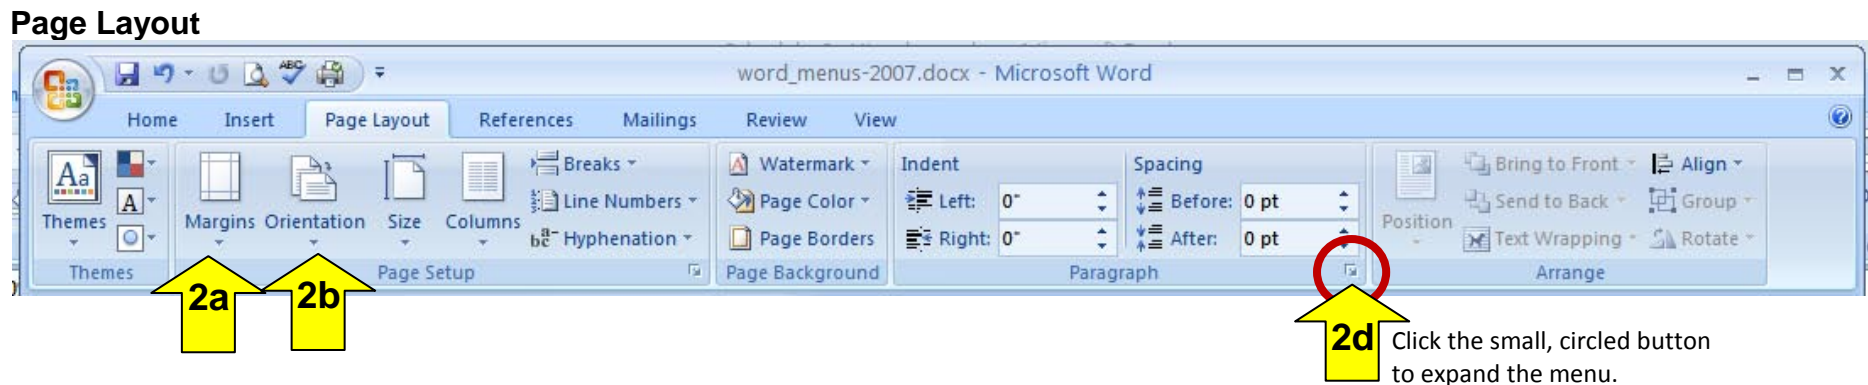

Microsoft Word Menus (the numbers on each menu correspond to the class outline)

Microsoft Word Menus (the numbers on each menu correspond to the class outline)

Review

Quick Access Toolbar

Office Button (similar to the former File menu option)