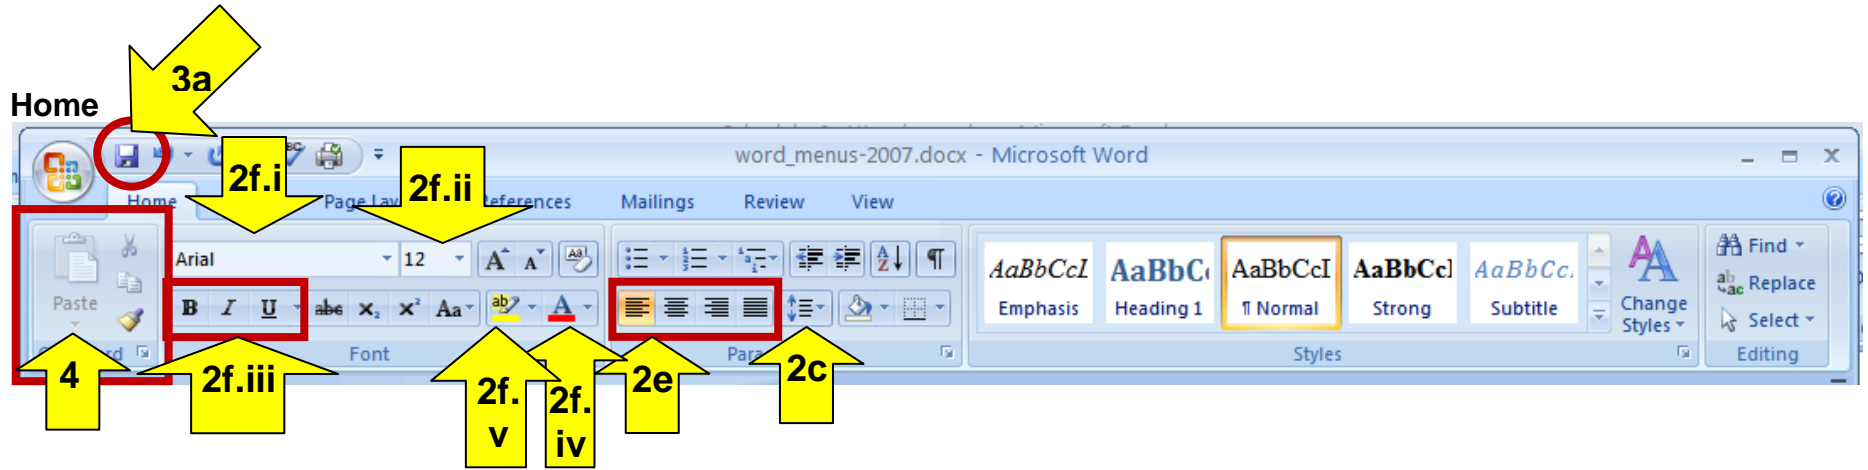

Microsoft Word Menus (the numbers on each menu correspond to the class outline)

Microsoft Word Menus (the numbers on each menu correspond to the class outline)

Review

Quick Access Toolbar

Office Button (similar to the former File menu option)