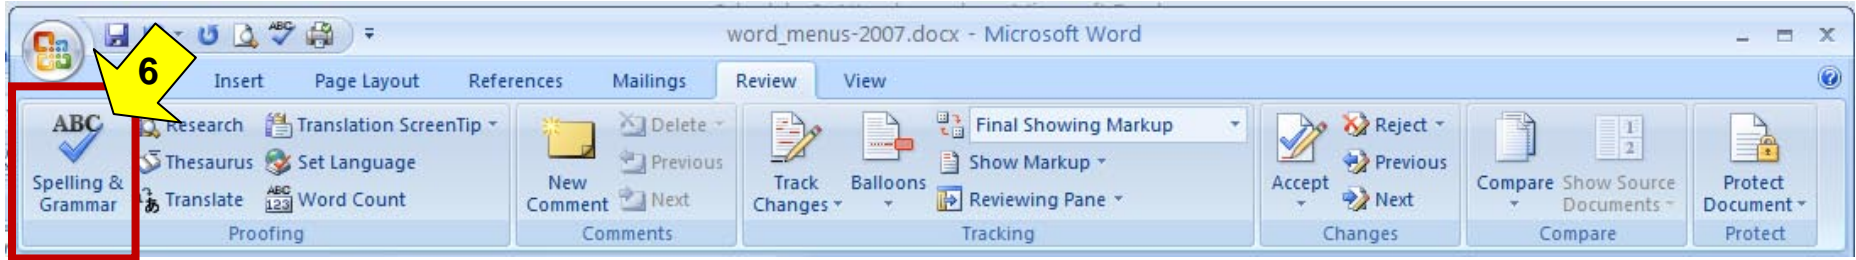

Microsoft Word Menus (the numbers on each menu correspond to the class outline)

Microsoft Word Menus (the numbers on each menu correspond to the class outline)

Review

Quick Access Toolbar

Office Button (similar to the former File menu option)