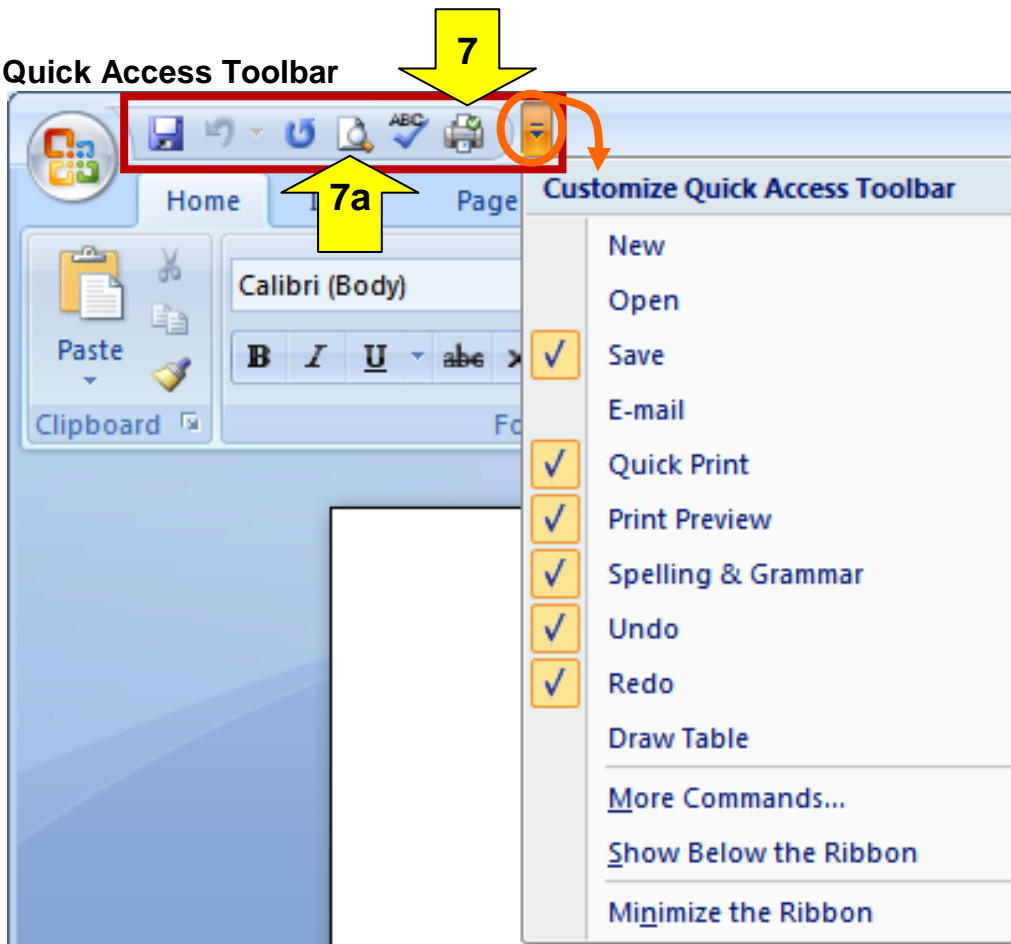

Microsoft Word Menus (the numbers on each menu correspond to the class outline)

Microsoft Word Menus (the numbers on each menu correspond to the class outline)

Review

Quick Access Toolbar

Office Button (similar to the former File menu option)